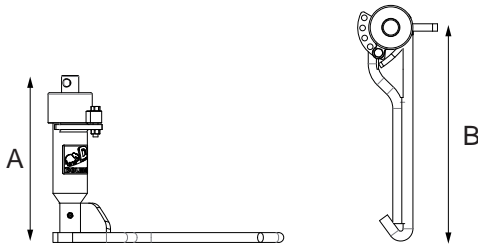

ROTATIVE INTER VINE WEED REMOVER

Tool for inter vine weed remover. It need for one hydraulic line and no oil tank. It can be mounted to any plough or rotary mulchers. It works by a return spring with hydraulic adjustment. Recommended in vineyards of at least 4 years. Can be used also in presence of not perfect vertical trunks. It need for one hydraulic line and no oil tank. Right and left models available

WHEN THINGS GET ROUGH

INTER VINE REMOVER

TECHNICAL DATA

IITAST - Inter vine hydraulic blade weed remover with sensor

IITAST		Weight
A	mm. 390	Kg.26
B	mm. 480	
C	mm. 390	

IM - Mechanical inter vine weed remover.

IM		Weight
A	mm. 350	Kg.12
B	mm. 460	

IID - Hydraulic inter vine weed remover

IID		Weight
A	mm. 450	Kg.18
B	mm. 480	
C	mm. 460	

IR - Rotative inter vine weed remover

IID		Weight
A	mm. 440	Kg.60
B	mm. 400	
C	mm. 70	
D	mm. 290	
E	mm. 140	
Ø	mm. 400	