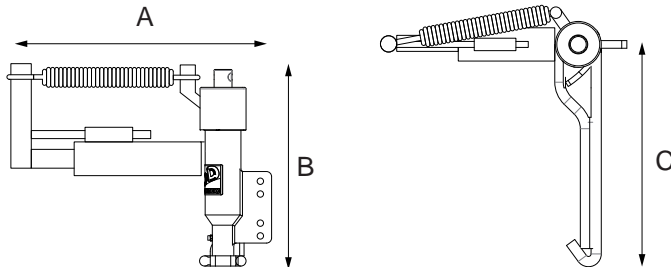

MECHANICAL INTER VINE WEED REMOVER

Tool for inter vine weed remover. It can be mounted to any plough or rotary mulchers. It works by a return spring with mechanical adjustment. Recommended in vineyards of at least 4 years. Can be used also in presence of not perfect vertical trunks. No needs for hydraulic components. Right and left models available

ROTATIVE INTER VINE WEED REMOVER

Tool for inter vine weed remover. It need for one hydraulic line and no oil tank. It can be mounted to any plough or rotary mulchers. It works by a return spring with hydraulic adjustment. Recommended in vineyards of at least 4 years. Can be used also in presence of not perfect vertical trunks. It need for one hydraulic line and no oil tank. Right and left models available

WHEN THINGS GET ROUGH

INTER VINE REMOVER

TECHNICAL DATA

IITAST - Inter vine hydraulic blade weed remover with sensor

IITAST		Weight
A	mm. 390	Kg.26
B	mm. 480	
C	mm. 390	

IM - Mechanical inter vine weed remover.

IM		Weight
A	mm. 350	Kg.12
B	mm. 460	

IID - Hydraulic inter vine weed remover

IID		Weight
A	mm. 450	Kg.18
B	mm. 480	
C	mm. 460	

IR - Rotative inter vine weed remover

IID		Weight
A	mm. 440	Kg.60
B	mm. 400	
C	mm. 70	
D	mm. 290	
E	mm. 140	
Ø	mm. 400	