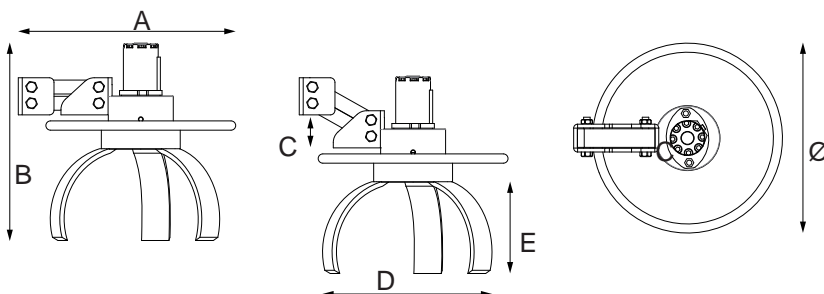

ROTATIVE INTER VINE WEED REMOVER

Tool for inter vine weed remover. It need for one hydraulic line and no oil tank. It can be mounted to any plough or rotary mulchers. It works by a return spring with hydraulic adjustment. Recommended in vineyards of at least 4 years. Can be used also in presence of not perfect vertical trunks. It need for one hydraulic line and no oil tank. Right and left models available

WHEN THINGS GET ROUGH

INTER VINE REMOVER

TECHNICAL DATA

IITAST - Inter vine hydraulic blade weed remover with sensor

IITAST		Weight
A	mm. 390	Kg.26
B	mm. 480	
C	mm. 390	

IM - Mechanical inter vine weed remover.

IM		Weight
A	mm. 350	Kg.12
B	mm. 460	

IID - Hydraulic inter vine weed remover

IID		Weight
A	mm. 450	Kg.18
B	mm. 480	
C	mm. 460	

IR - Rotative inter vine weed remover

IID		Weight
A	mm. 440	Kg.60
B	mm. 400	
C	mm. 70	
D	mm. 290	
E	mm. 140	
Ø	mm. 400	