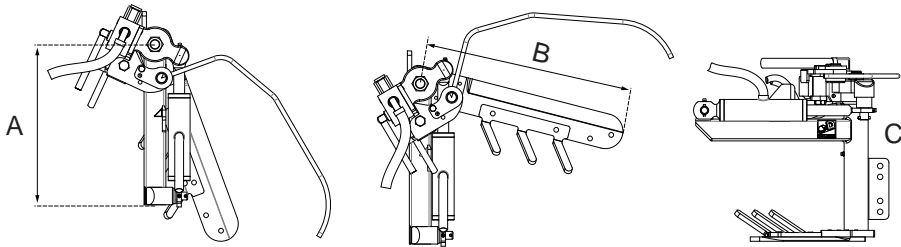

MECHANICAL INTER VINE WEED REMOVER

Tool for inter vine weed remover. It can be mounted to any plough or rotary mulchers. It works by a return spring with mechanical adjustment. Recommended in vineyards of at least 4 years. Can be used also in presence of not perfect vertical trunks. No needs for hydraulic components. Right and left models available

ROTATIVE INTER VINE WEED REMOVER

Tool for inter vine weed remover. It need for one hydraulic line and no oil tank. It can be mounted to any plough or rotary mulchers. It works by a return spring with hydraulic adjustment. Recommended in vineyards of at least 4 years. Can be used also in presence of not perfect vertical trunks. It need for one hydraulic line and no oil tank. Right and left models available

WHEN THINGS GET ROUGH

INTER VINE REMOVER

TECHNICAL DATA

IITAST - Inter vine hydraulic blade weed remover with sensor

IITAST		Weight
A	mm. 390	Kg.26
B	mm. 480	
C	mm. 390	

IM - Mechanical inter vine weed remover.

IM		Weight
A	mm. 350	Kg.12
B	mm. 460	

IID - Hydraulic inter vine weed remover

IID		Weight
A	mm. 450	Kg.18
B	mm. 480	
C	mm. 460	

IR - Rotative inter vine weed remover

IID		Weight
A	mm. 440	Kg.60
B	mm. 400	
C	mm. 70	
D	mm. 290	
E	mm. 140	
Ø	mm. 400	