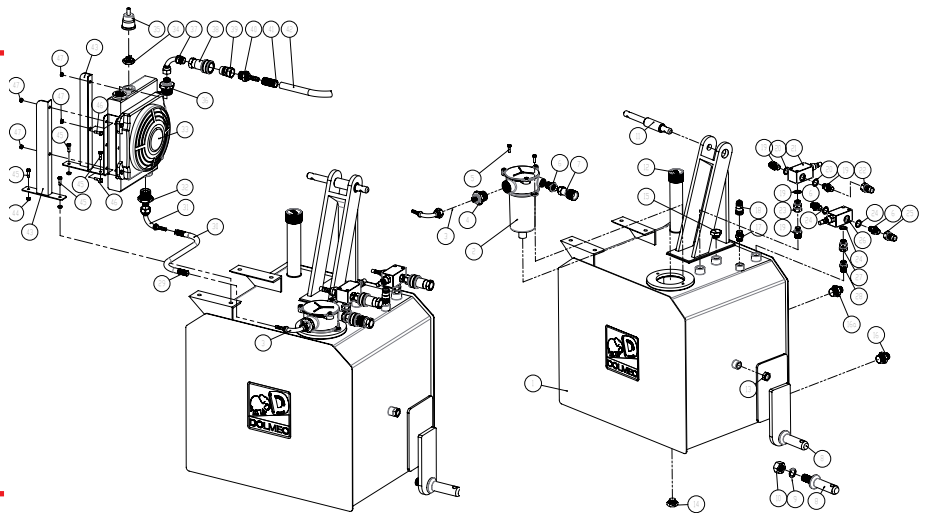

WHEN THINGS GET ROUGH

HYDRAULIC POWER UNITS

HYDRAULIC POWER UNIT

During vineyards management, people use more technologically advanced machines, that need high flow rates and lower oil temperature. Many times tractors are not able to supply adequate hydraulic flow. Dolmec to remedy to this problem makes hydraulic power units able to supply appropriate oil flow rates to bleed vineyards machines. Dolmec's hydraulic power units have different capability tank and are equipped with various accessories depending your needs. They have three point Cat 2, or can be directly attached on machines.

Dolmec Hydraulic power units equipments

- P.T.O. gear box
- hydraulic pump group 2 or 3
- inlet filter
- outlet filter
- relief valve
- oil heat exchanger
- oil level sight glasses
- oil drain/filling plug
- implement mounting pins