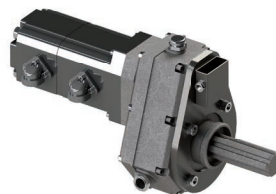

WHEN THINGS GET ROUGH

HYDRAULIC POWER UNITS

HYDRAULIC POWER UNIT

During vineyards management, people use more technologically advanced machines, that need high flow rates and lower oil temperature. Many times tractors are not able to supply adequate hydraulic flow. Dolmec to remedy to this problem makes hydraulic power units able to supply appropriate oil flow rates to bleed vineyards machines. Dolmec's hydraulic power units have different capability tank and are equipped with various accessories depending your needs. They have three point Cat 2, or can be directly attached on machines.

Dolmec Hydraulic power units equipments

- P.T.O. gear box
- hydraulic pump group 2 or 3
- inlet filter
- outlet filter
- relief valve
- oil heat exchanger
- oil level sight glasses
- oil drain/filling plug
- implement mounting pins