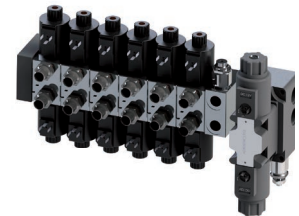

WHEN THINGS GET ROUGH

HYDRAULIC POWER UNITS

HYDRAULIC POWER UNIT

During vineyards management, people use more technologically advanced machines, that need high flow rates and lower oil temperature. Many times tractors are not able to supply adequate hydraulic flow. Dolmec to remedy to this problem makes hydraulic power units able to supply appropriate oil flow rates to bleed vineyards machines. Dolmec's hydraulic power units have different capability tank and are equipped with various accessories depending your needs. They have three point Cat 2, or can be directly attached on machines.

Dolmec Hydraulic power units equipments

- P.T.O. gear box
- hydraulic pump group 2 or 3
- inlet filter
- outlet filter
- relief valve
- oil heat exchanger
- oil level sight glasses
- oil drain/filling plug
- implement mounting pins